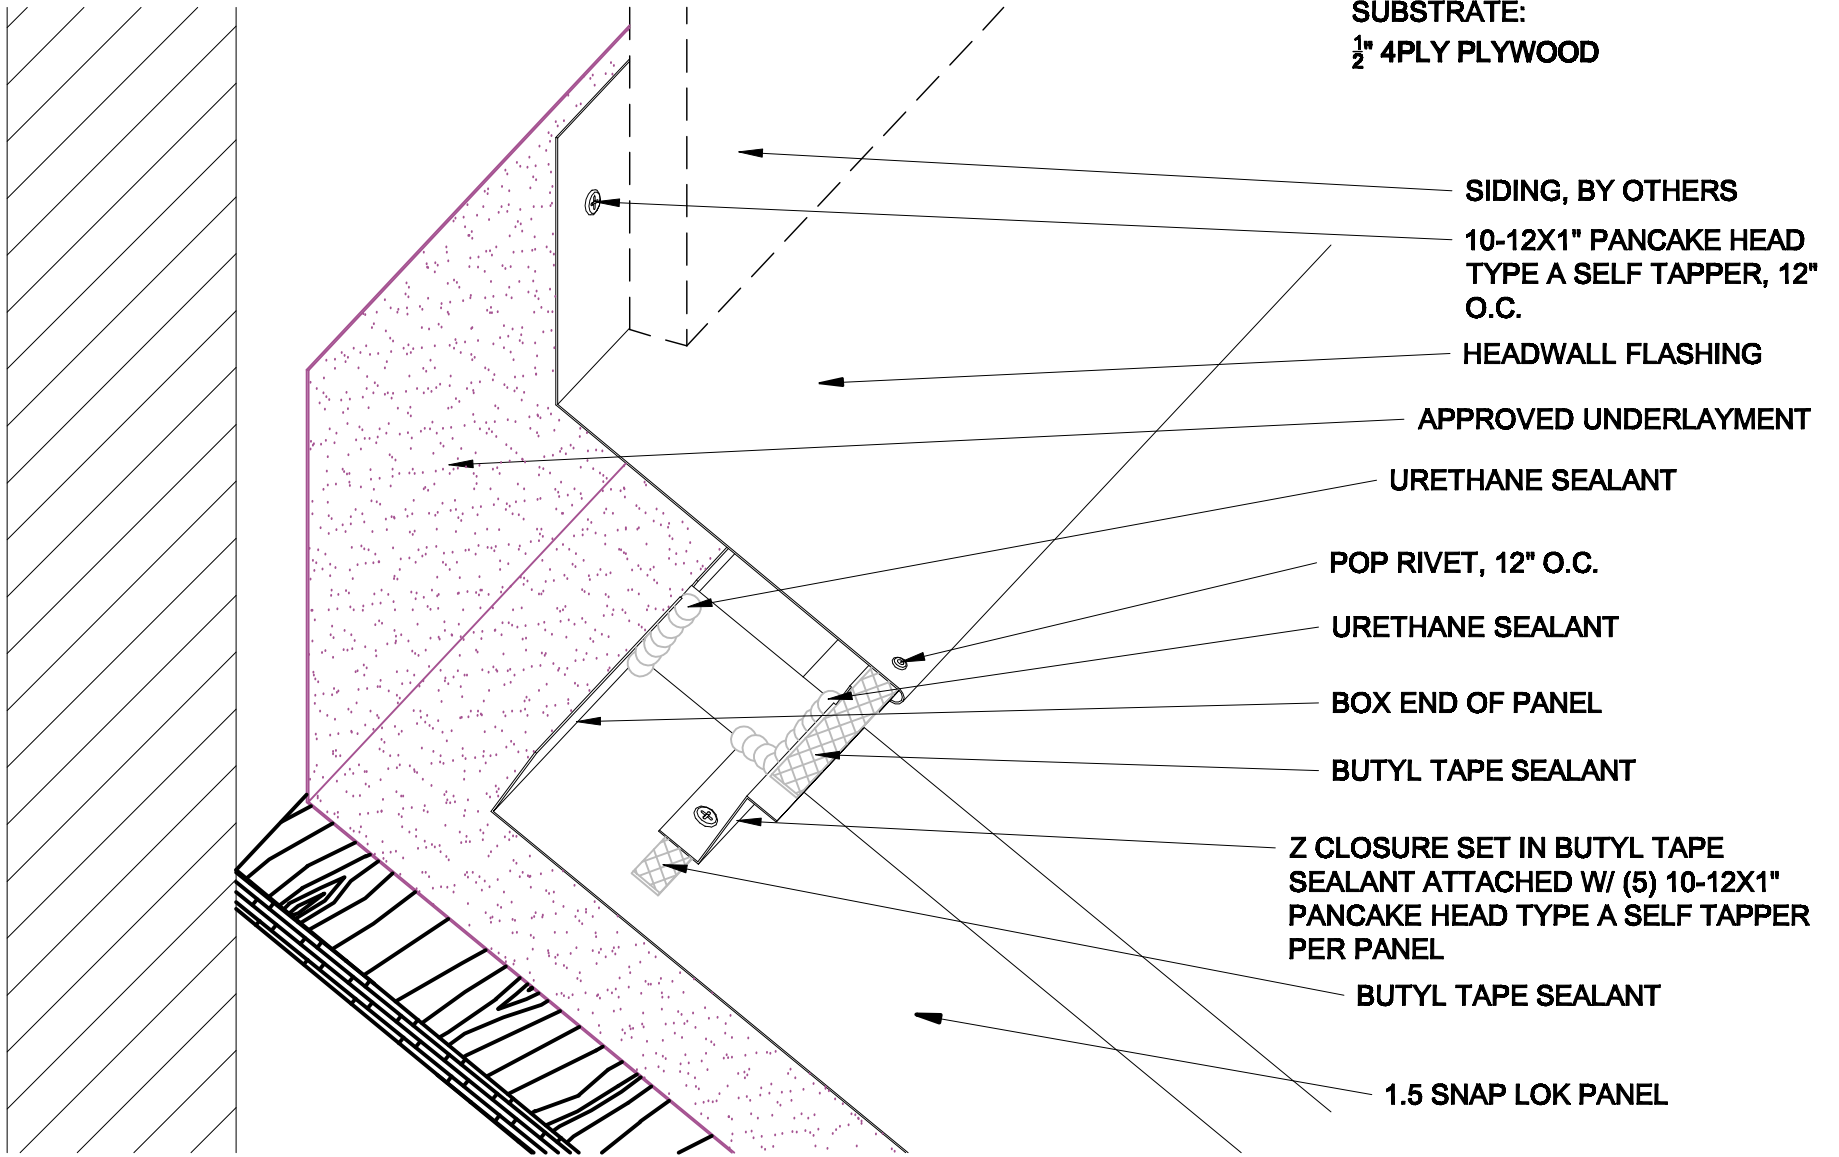

SUBSTRATE:  
1/2" 4PLY PLYWOOD

- SIDING, BY OTHERS
- 10-12X1" PANCAKE HEAD TYPE A SELF TAPPER, 12" O.C.
- HEADWALL FLASHING
- APPROVED UNDERLAYMENT
- URETHANE SEALANT
- POP RIVET, 12" O.C.
- URETHANE SEALANT
- BOX END OF PANEL
- BUTYL TAPE SEALANT
- Z CLOSURE SET IN BUTYL TAPE SEALANT ATTACHED W/ (5) 10-12X1" PANCAKE HEAD TYPE A SELF TAPPER PER PANEL
- BUTYL TAPE SEALANT
- 1.5 SNAP LOK PANEL

**"KBS"**

**FIXED HIGH EAVE PARAPET**

**1.5-16-24 SNAP LOK**